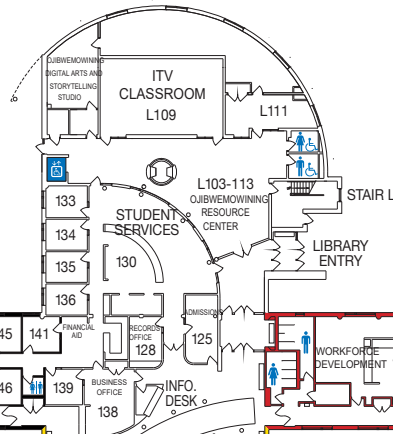

1ST FLOOR

WEST WING

North Wing

- Information
- Student Services
 - Financial Aid
 - Admissions
 - Records
 - Registration
 - Advisors / Counselors

East Wing

- Faculty Offices
- Continuing Education & Custom Training

West Wing

- Administration
- Affirmative Action
- Career Resource Center
- Classrooms
- Testing Center

South Wing

- Art Gallery
- Auditorium
- Bookstore
- Child Care Center
- Classrooms
- Cafeteria / Commons
- Vending

Cultural Center

- Gymnasium
- Law Enforcement
- Locker Rooms (lower level)

NORTH WING

EAST WING

MAIN ENTRY

CHILD CARE CENTER

SOUTH WING

CULTURAL CENTER Lower Level

South Wing
Biology Lab
Chemistry Lab
Classrooms
Computer Lab
Lecture Hall
Student Offices 242-249

Cultural Center
Law Enforcement
Nursing

CULTURAL CENTER