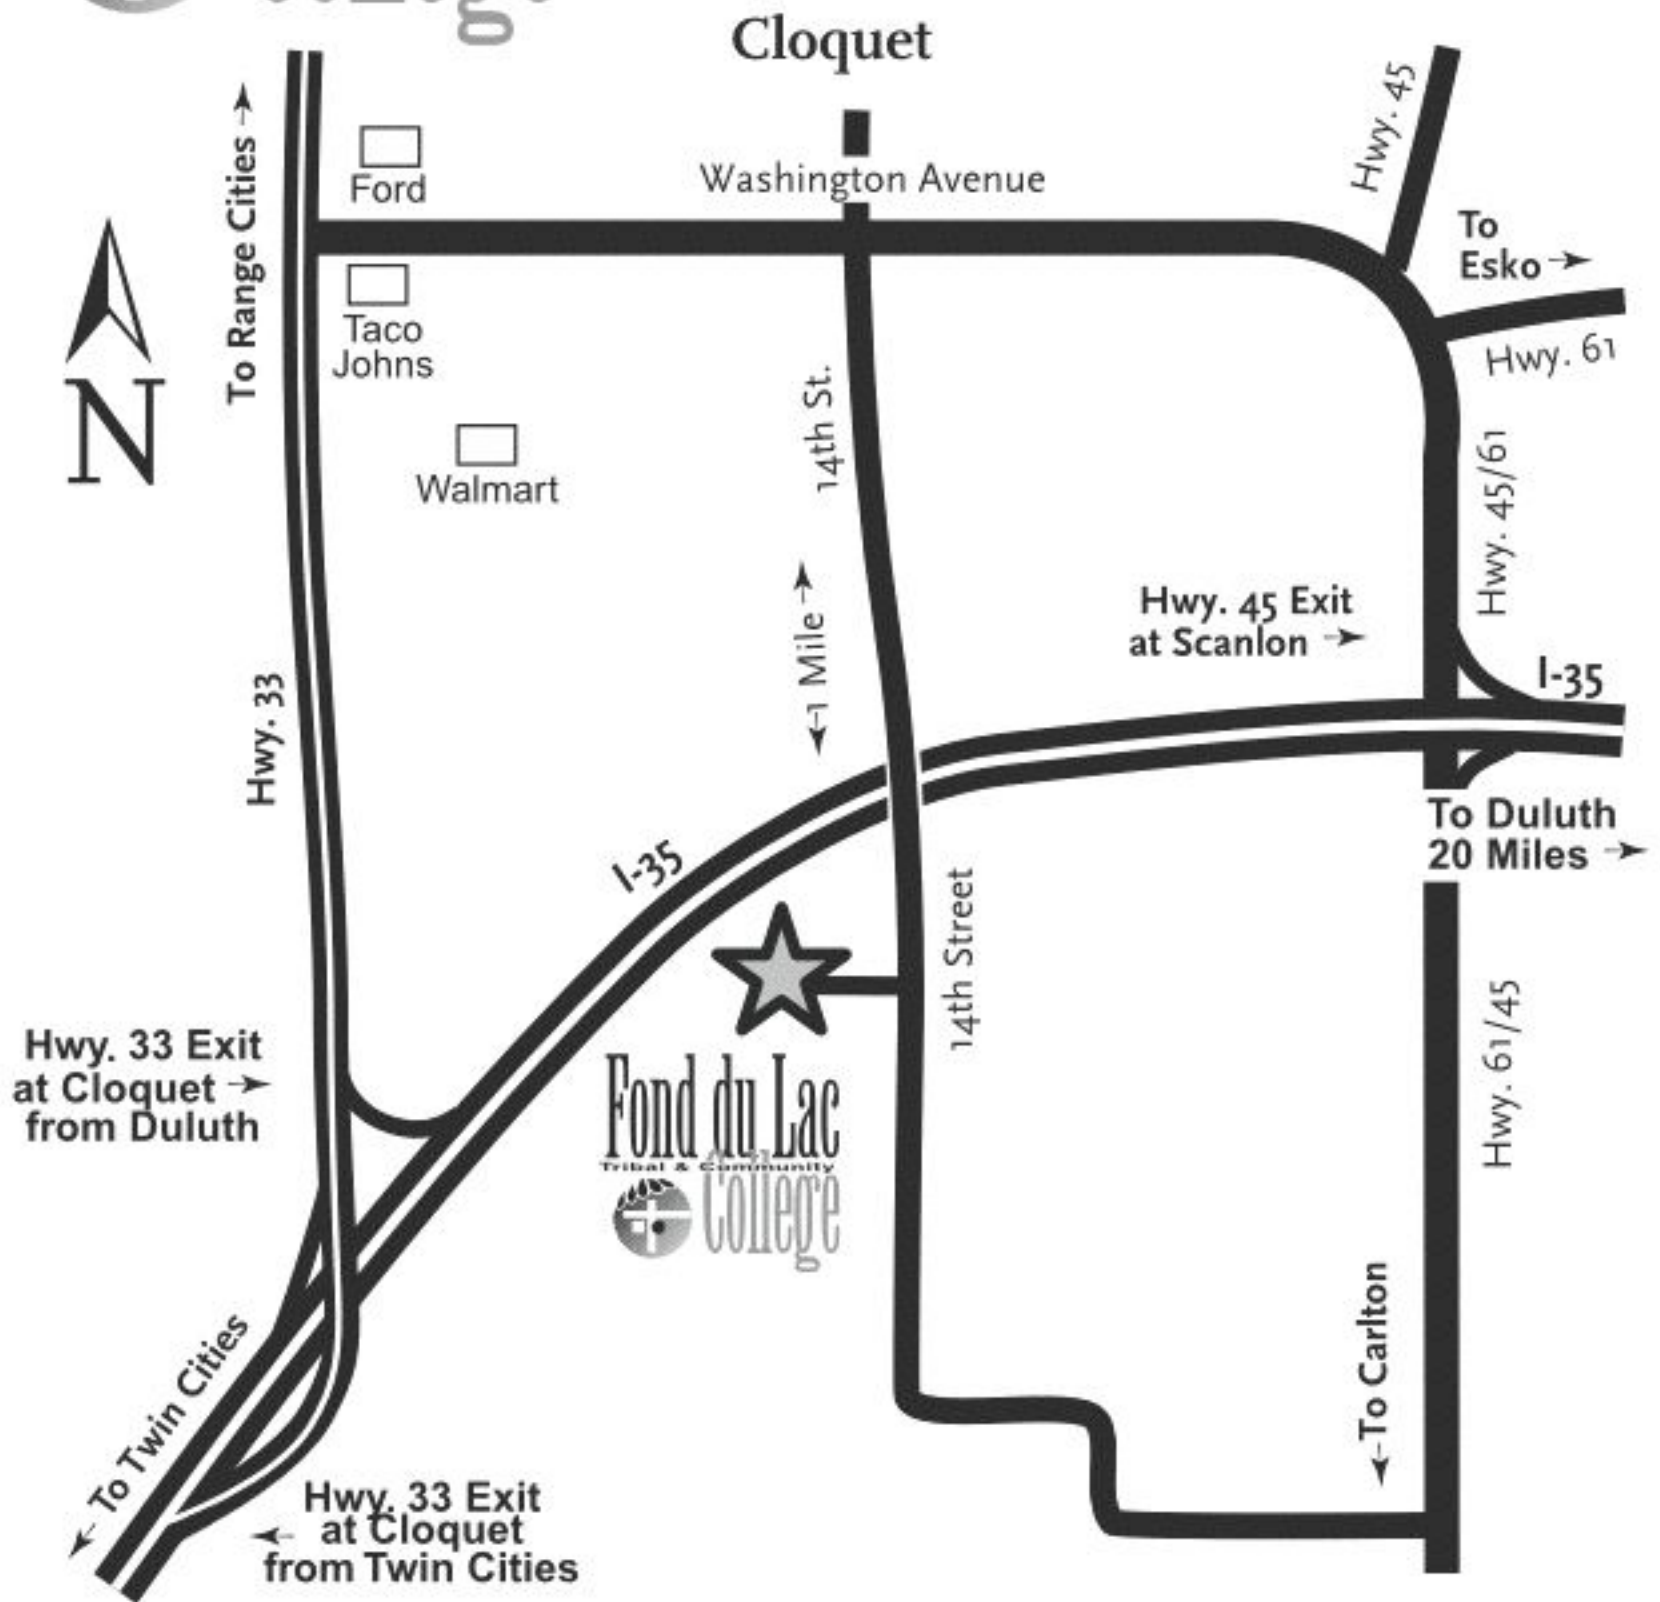

Directions to:

Fond du Lac Tribal & Community College  
2101 14th Street • Cloquet, MN 55720  
(218) 879-0800 • TTY (218) 879-0805  
1-800-657-3712 • Fax (218) 879-0814

Fond du Lac Tribal & Community College is located in Cloquet, approximately 130 miles north of Minneapolis/St. Paul, and 20 miles southwest of Duluth. From Interstate 35, exit on Highway 33 north into Cloquet. Follow Highway 33 approximately one mile and turn right onto Washington Avenue. Follow Washington Avenue to 14th Street, which is the first four-way stop sign intersection. Turn right onto 14th Street and follow approximately one mile to the college campus, which is on the right-hand side of the street