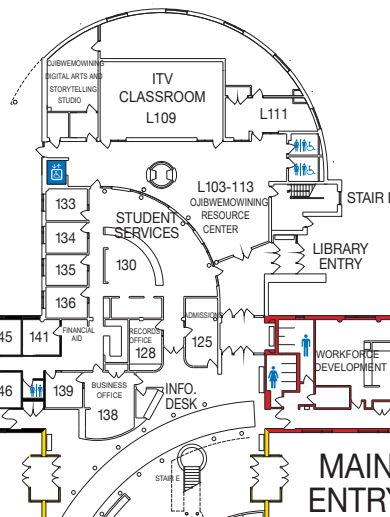

WEST WING

North Wing

- Information
 Student Services
- Financial Aid
 - Admissions
 - Records
 - Registration
 - Advisors / Counselors

East Wing

- Faculty Offices
 Workforce Development

West Wing

- Administration
 Affirmative Action
 Career Resource Center
 Classrooms
 Testing Center

South Wing

- Auditorium
 Bookstore
 Child Care Center
 Classrooms
 Commons
 Thunder Deli
 Vending
 Veterans Resource Center

Cultural Center

- Gymnasium
 Law Enforcement
 Locker Rooms
 (lower level)

NORTH WING

EAST WING

MAIN ENTRY

CHILD CARE CENTER

SOUTH WING

Key

- Accessible Elevator
- Accessible Bathrooms
- All Gender Bathrooms

CULTURAL CENTER

WEST WING

NORTH WING

EAST WING

North Wing
Library

East Wing
Computer Lab

West Wing
Computer Lab
Faculty Offices

South Wing
Biology Lab
Chemistry Lab
Classrooms
Computer Lab
Lecture Hall
Student Offices and
Lactation Room 242-249