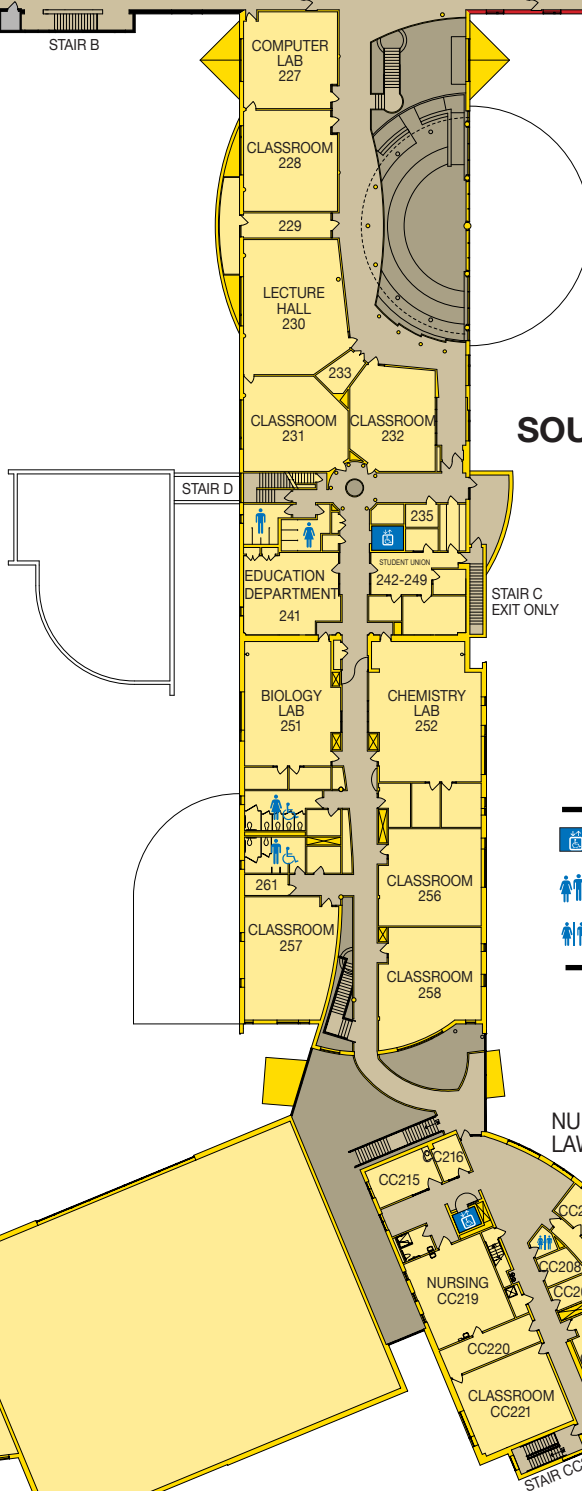

South Wing

- Auditorium
 Bookstore
 Child Care Center
 Classrooms
 Commons
 Thunder Deli
 Vending
 Veterans Resource Center

Cultural Center

- Gymnasium
 Law Enforcement
 Locker Rooms
 (lower level)

NORTH WING

EAST WING

MAIN ENTRY

CHILD CARE CENTER

SOUTH WING

Key

- Accessible Elevator
- Accessible Bathrooms
- All Gender Bathrooms

CULTURAL CENTER

WEST WING

NORTH WING

EAST WING

North Wing
Library

East Wing
Computer Lab

West Wing
Computer Lab
Faculty Offices

South Wing
Biology Lab
Chemistry Lab
Classrooms
Computer Lab
Lecture Hall
Student Offices and
Lactation Room 242-249

Cultural Center
Law Enforcement
Nursing

SOUTH WING

NURSING & LAW ENFORCEMENT

CULTURAL CENTER

Key

- Accessible Elevator
- Accessible Bathrooms
- All Gender Bathrooms