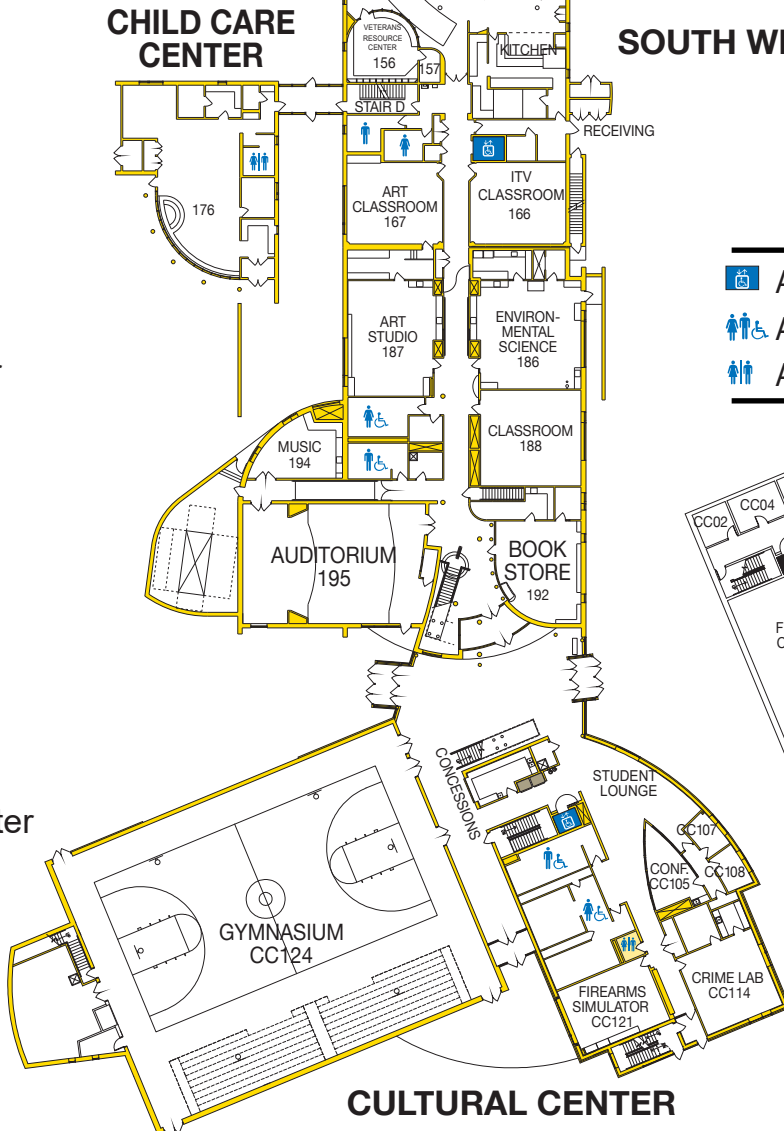

WEST WING

North Wing

- Information
 Student Services
- Financial Aid
 - Admissions
 - Records
 - Registration
 - Advisors / Counselors

East Wing

- Faculty Offices
 Workforce Development

West Wing

- Administration
 Affirmative Action
 Career Resource Center
 Classrooms
 Testing Center

South Wing

- Auditorium
 Bookstore
 Child Care Center
 Classrooms
 Commons
 Thunder Deli
 Vending
 Veterans Resource Center

Cultural Center

- Gymnasium
 Law Enforcement
 Locker Rooms
 (lower level)

NORTH WING

EAST WING

MAIN ENTRY

CHILD CARE CENTER

SOUTH WING

Key

- Accessible Elevator
- Accessible Bathrooms
- All Gender Bathrooms

CULTURAL CENTER

WEST WING

NORTH WING

EAST WING

North Wing
Library

East Wing
Computer Lab

West Wing
Computer Lab
Faculty Offices

South Wing
Biology Lab
Chemistry Lab
Classrooms
Computer Lab
Lecture Hall
Student Offices and
Lactation Room 242-249