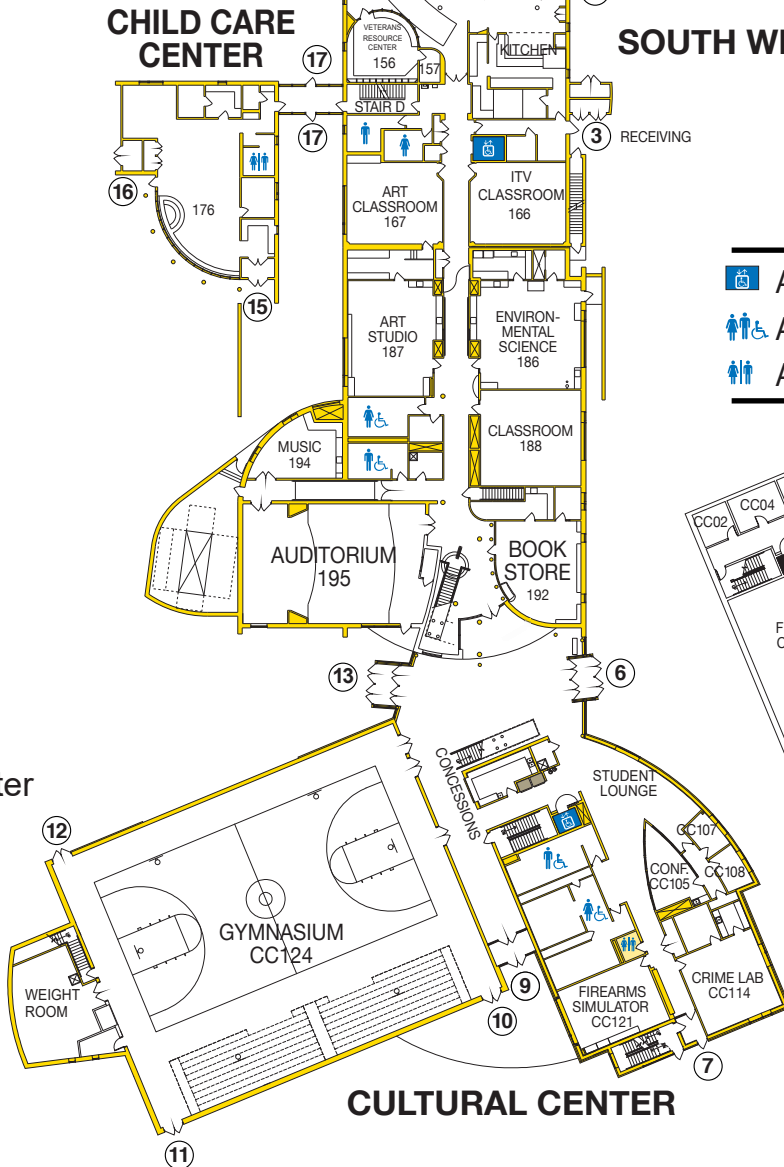

NORTH WING

Explore our Virtual Tour!

<https://link.fdlcc.edu/virtualtour>

WEST WING

EAST WING

North Wing

- Information
- Student Services
 - Financial Aid
 - Admissions
 - Records
 - Registration
 - Advisors / Counselors

East Wing

- Faculty Offices
- Workforce Development

West Wing

- Administration
- Affirmative Action
- Classrooms
- Testing Center

South Wing

- Auditorium
- Bookstore
- Child Care Center
- Classrooms
- Commons
- Thunder Deli
- Vending
- Veterans Resource Center

Cultural Center

- CJPO
- Gymnasium
- Locker Rooms
- Weight Room
- (lower level)

CHILD CARE CENTER

SOUTH WING

Key

- Accessible Elevator
- Accessible Bathrooms
- All Gender Bathrooms

CULTURAL CENTER Lower Level

CULTURAL CENTER

WEST WING

NORTH WING

EAST WING

North Wing
Library

East Wing
Computer Lab

West Wing
Computer Lab
Faculty Offices

South Wing
Biology Lab
Chemistry Lab Classrooms
Computer Lab
Lecture Hall
Student Offices and
Lactation Room 242-249