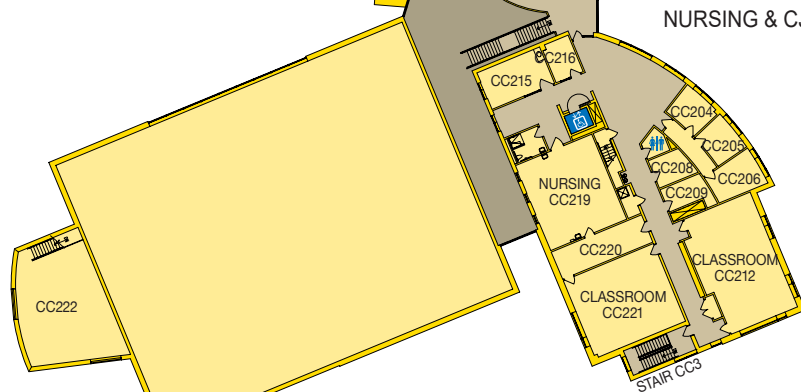

Cultural Center

- CJPO
- Gymnasium
- Locker Rooms
- Weight Room
- (lower level)

CHILD CARE CENTER

SOUTH WING

Key

- Accessible Elevator
- Accessible Bathrooms
- All Gender Bathrooms

CULTURAL CENTER Lower Level

CULTURAL CENTER

WEST WING

NORTH WING

EAST WING

North Wing
Library

East Wing
Computer Lab

West Wing
Computer Lab
Faculty Offices

South Wing
Biology Lab
Chemistry Lab Classrooms
Computer Lab
Lecture Hall
Student Offices and
Lactation Room 242-249

Cultural Center
CJPO
Nursing

SOUTH WING

NURSING & CJPO

CULTURAL CENTER

Key

- Accessible Elevator
- Accessible Bathrooms
- All Gender Bathrooms