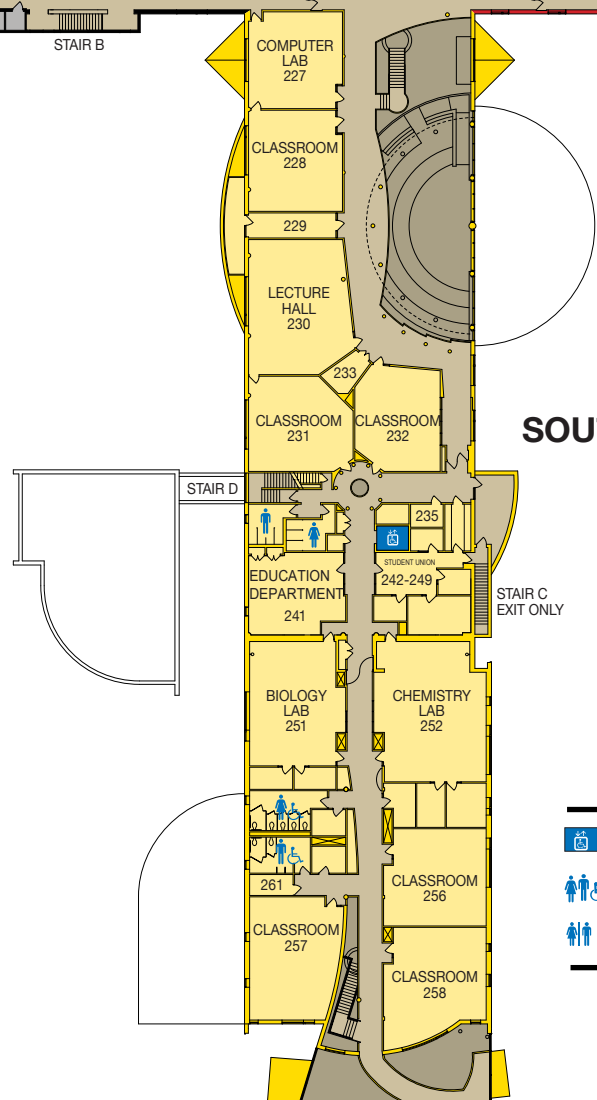

East Wing

- Faculty Offices
- Workforce Development

West Wing

- Administration
- Affirmative Action
- Classrooms
- Testing Center

South Wing

- Auditorium
- Bookstore
- Child Care Center
- Classrooms
- Commons
- Thunder Deli
- Vending
- Veterans Resource Center

Cultural Center

- CJPO
- Gymnasium
- Locker Rooms
- Weight Room
- (lower level)

CHILD CARE CENTER

SOUTH WING

Key

- Accessible Elevator
- Accessible Bathrooms
- All Gender Bathrooms

CULTURAL CENTER Lower Level

CULTURAL CENTER

WEST WING

NORTH WING

EAST WING

North Wing
Library

East Wing
Computer Lab

West Wing
Computer Lab
Faculty Offices

South Wing
Biology Lab
Chemistry Lab Classrooms
Computer Lab
Lecture Hall
Student Offices and
Lactation Room 242-249

Cultural Center
CJPO
Nursing

SOUTH WING

NURSING & CJPO

CULTURAL CENTER

Key

- Accessible Elevator
- Accessible Bathrooms
- All Gender Bathrooms