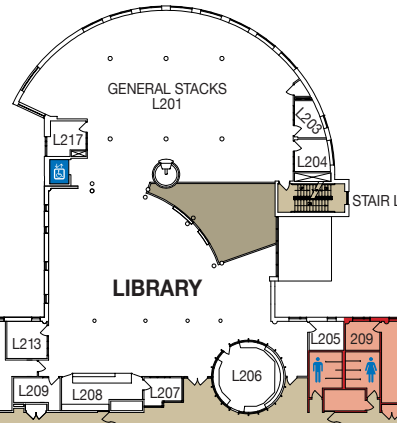

Cultural Center

- CJPO
- Gymnasium
- Locker Rooms
- Weight Room
- (lower level)

CHILD CARE CENTER

SOUTH WING

Key

- Accessible Elevator
- Accessible Bathrooms
- All Gender Bathrooms

CULTURAL CENTER Lower Level

CULTURAL CENTER

WEST WING

NORTH WING

EAST WING

North Wing
Library

East Wing
Computer Lab

West Wing
Computer Lab
Faculty Offices

South Wing
Biology Lab
Chemistry Lab Classrooms
Computer Lab
Lecture Hall
Student Offices and
Lactation Room 242-249