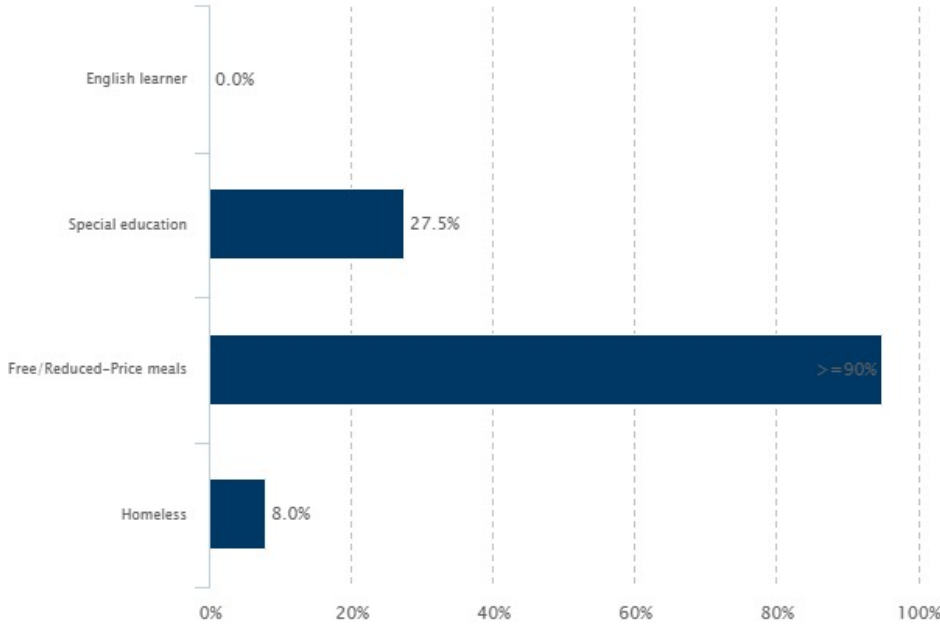

Minnesota Report Card
Demographics
Who goes to this school?

Fond du Lac Ojibwe School Fond du Lac Ojibwe
Year: 2025 Demographics: All Students

2025 Enrollment by Other Criteria

| | Count | Percent |
|--------------------------|-------|---------|
| English learner | 0 | 0.0% |
| Special education | 38 | 27.5% |
| Free/Reduced-Price meals | NR | >=90% |
| Homeless | 11 | 8.0% |