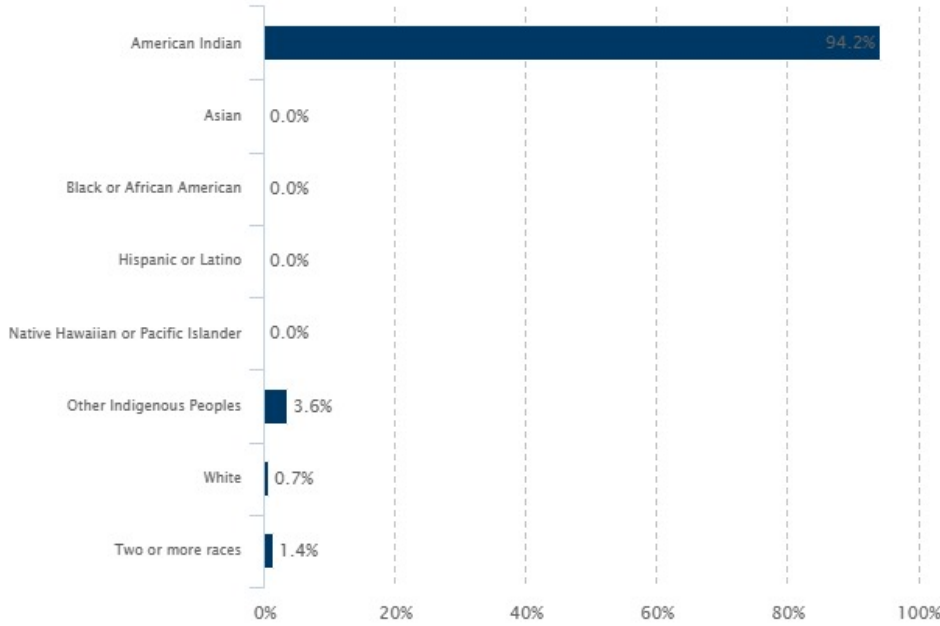

**Minnesota Report Card**  
**Demographics**  
**Who goes to this school?**

Fond du Lac Ojibwe School Fond du Lac Ojibwe  
 Year: 2025 Demographics: All Students

**2025 Enrollment by Race/Ethnicity**

Note: Data are reported by fiscal year based on October 1 enrollment for the most recent year available. The fiscal year is the year in which the school year ends (e.g., 2017 is the 2016-2017 school year).

Race/Ethnicity	Count	Percent
American Indian	130	94.2%
Asian	0	0.0%
Black or African American	0	0.0%
Hispanic or Latino	0	0.0%
Native Hawaiian or Pacific Islander	0	0.0%
Other Indigenous Peoples	5	3.6%
White	1	0.7%
Two or more races	2	1.4%
All students	138	100.0%