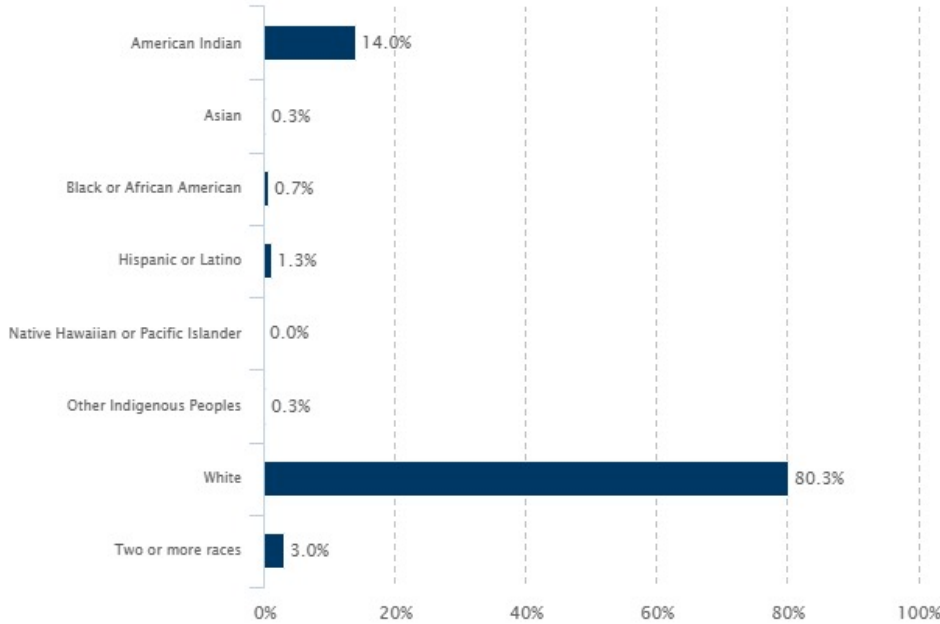

Minnesota Report Card
Demographics
Who goes to this school?

South Ridge Elementary St. Louis County School District
 Year: 2023 Demographics: All Students

2023 Enrollment by Race/Ethnicity

Note: Data are reported by fiscal year based on October 1 enrollment for the most recent year available. The fiscal year is the year in which the school year ends (e.g., 2017 is the 2016-2017 school year).

Race/Ethnicity	Count	Percent
American Indian	42	14.0%
Asian	1	0.3%
Black or African American	2	0.7%
Hispanic or Latino	4	1.3%
Native Hawaiian or Pacific Islander	0	0.0%
Other Indigenous Peoples	1	0.3%
White	240	80.3%
Two or more races	9	3.0%
All students	299	100.0%