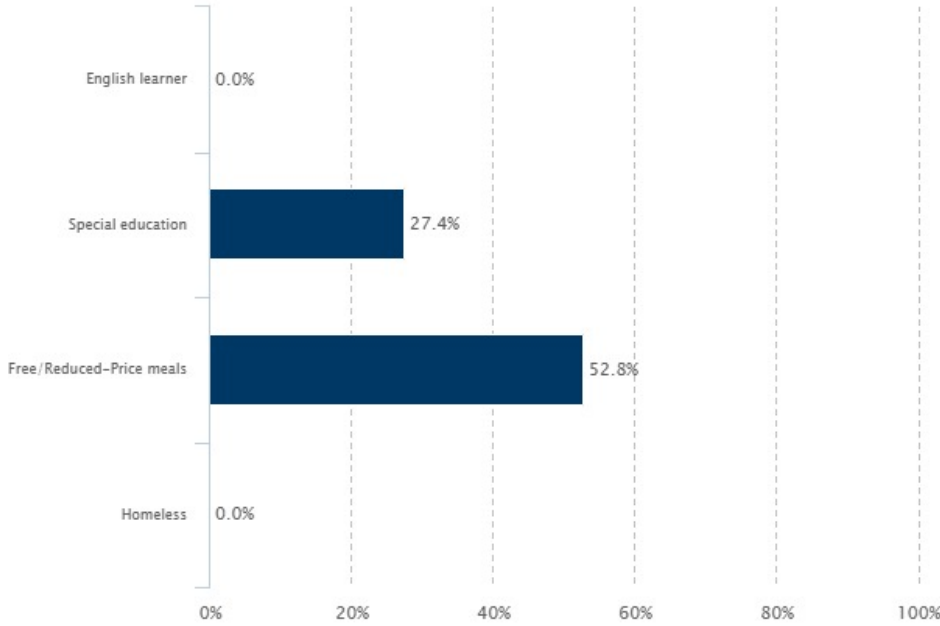

Minnesota Report Card
Demographics
Who goes to this school?

South Ridge Elementary St. Louis County School District
Year: 2023 Demographics: All Students

2023 Enrollment by Other Criteria

	Count	Percent
English learner	0	0.0%
Special education	82	27.4%
Free/Reduced-Price meals	158	52.8%
Homeless	0	0.0%