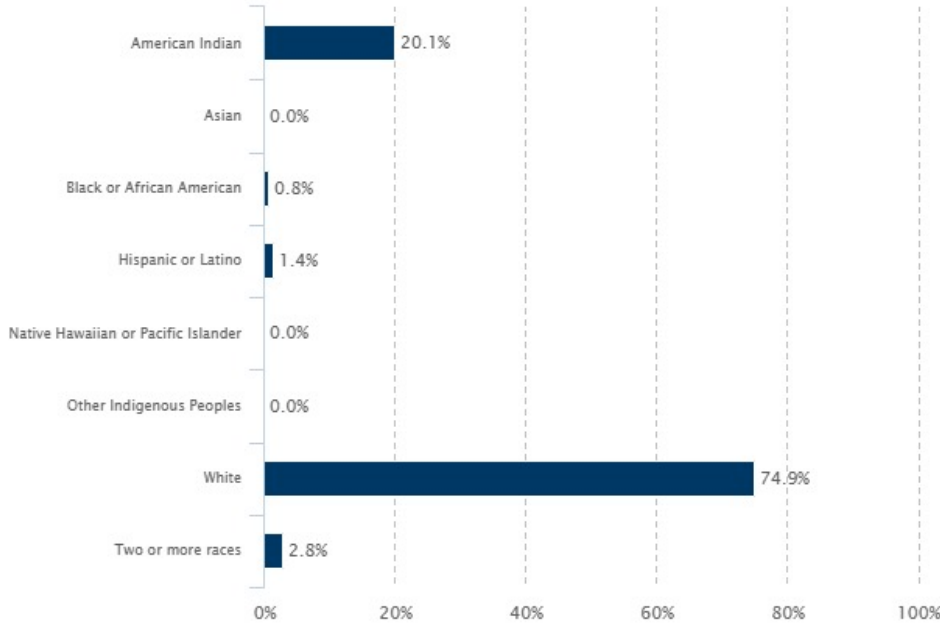

Minnesota Report Card
Demographics
Who goes to this school?

Churchill Elementary Cloquet Public School District
 Year: 2024 Demographics: All Students

2024 Enrollment by Race/Ethnicity

Note: Data are reported by fiscal year based on October 1 enrollment for the most recent year available. The fiscal year is the year in which the school year ends (e.g., 2017 is the 2016-2017 school year).

Race/Ethnicity	Count	Percent
American Indian	71	20.1%
Asian	0	0.0%
Black or African American	3	0.8%
Hispanic or Latino	5	1.4%
Native Hawaiian or Pacific Islander	0	0.0%
Other Indigenous Peoples	0	0.0%
White	265	74.9%
Two or more races	10	2.8%
All students	354	100.0%