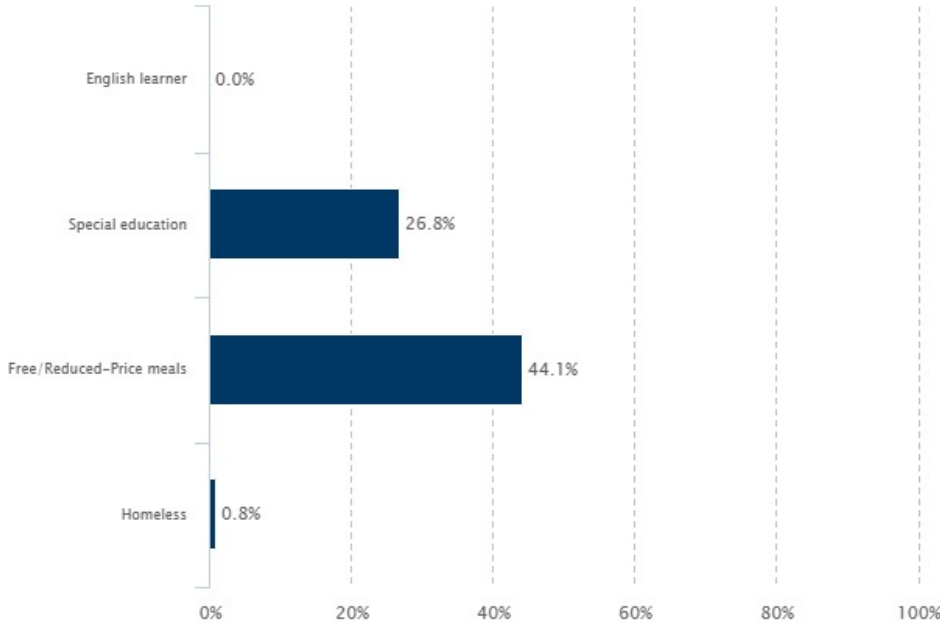

Minnesota Report Card
Demographics
Who goes to this school?

Churchill Elementary Cloquet Public School District
Year: 2024 Demographics: All Students

2024 Enrollment by Other Criteria

	Count	Percent
English learner	0	0.0%
Special education	95	26.8%
Free/Reduced-Price meals	156	44.1%
Homeless	3	0.8%